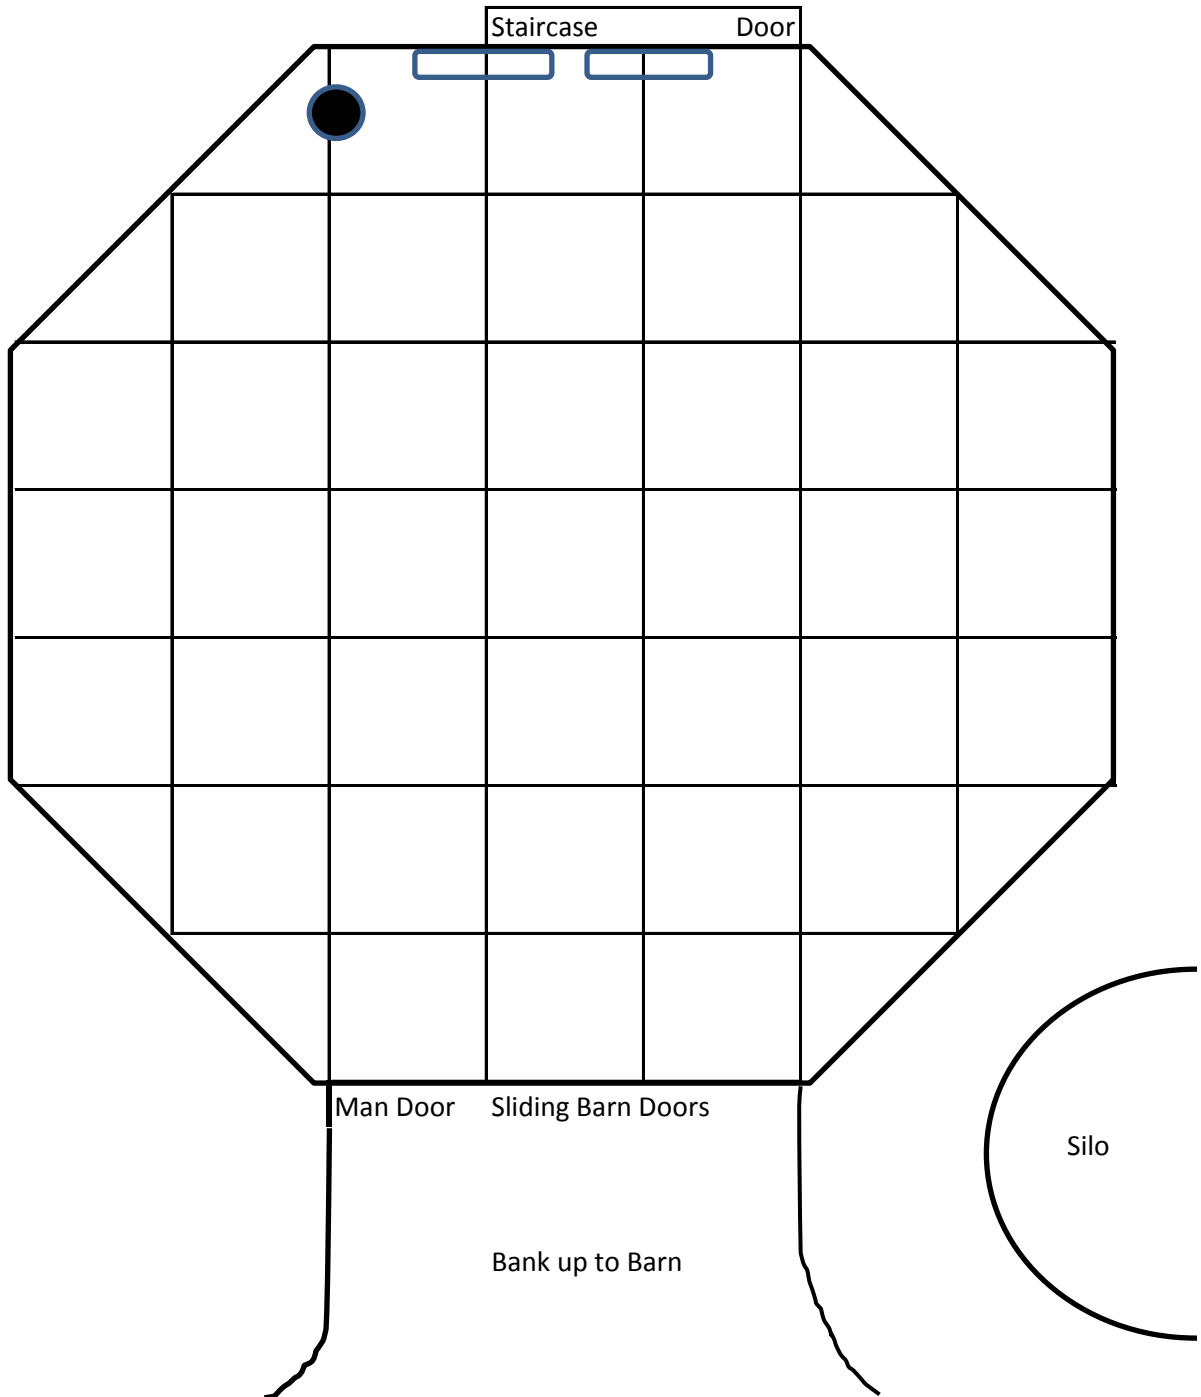

The Orrmont Estate
Octagon Bank Barn Layout

*Each square represents a 10x10ft space, which a round table and chairs fits nicely in.